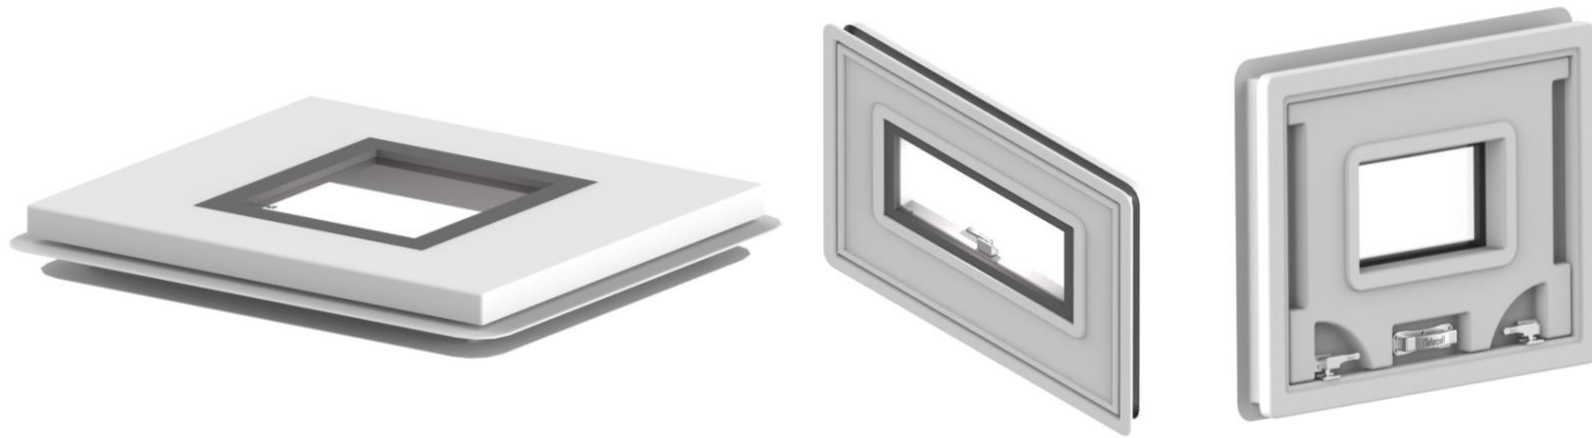

## SAFARI AND SKY HATCHES

ITEM CODE	PRODUCT	DESCRIPTION	SALE CDN \$
MC-H-00575	Safari Hatch no window	Frame 1460x1000mm Aperture 1080x760mm	\$ 2,391.91
MC-H-00103	Safari Hatch w/ Opening 'B' Premium Window & Blind.	Frame 1460x1000mm Aperture 1080x760mm	\$ 3,331.58
MC-H-00574	Safari Hatch - Fixed 'B' Window & Blind	Frame 1460x1000mm Aperture 1080x760mm	\$ 2,924.96
MC-H-00103/M	Safari Hatch w/ Opening 'B' Monsoon Window & Blind.	Frame 1460x1000mm Aperture 1080x760mm	\$ 3,408.47
MC-H-00574/M	Safari Hatch - Fixed 'B' Monsoon Window & Blind	Frame 1460x1000mm Aperture 1080x760mm	\$ 3,001.84
MC-H-00573	Small Safari Hatch NO WINDOW		\$ 2,135.63
MC-H-00131	Safari Hatch (small) with opening 'E' window		\$ 2,989.88
MC-H-00131/M	Small Safari Hatch w/ Opening 'F' Monsoon Window & Blind.	Frame 1460x1000mm Aperture 1080x760mm	\$ 3,408.47
MC-H-00572	Small Safari Hatch - Fixed 'F' Monsoon Window & Blind	Frame 1460x1000mm Aperture 1080x760mm	\$ 3,001.84
MC-S-00102	Sky Hatch - 1285x1150 - w/ Blind		\$ 2,989.88
MC-S-00058	Sky Light 600x600		\$ 1,255.75
MC-S-00043	Sky light 400x400		\$ 1,084.90