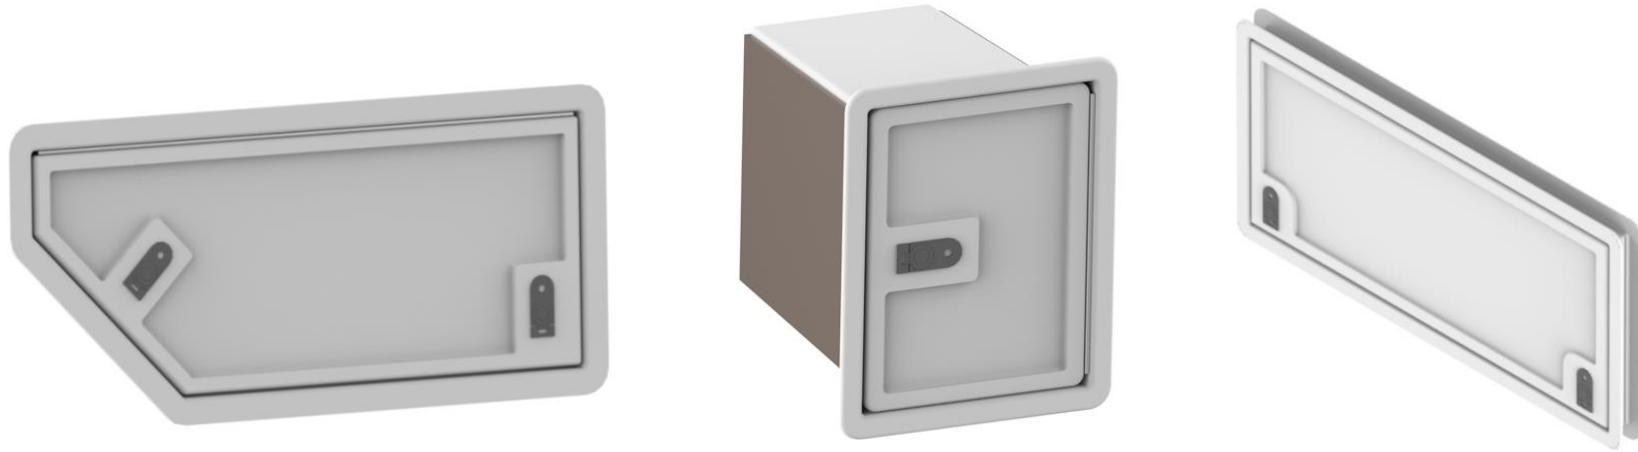

HATCHES

ITEM CODE	PRODUCT	DESCRIPTION	SALE CDN $
MC-H-00139	Garage Hatch LH with Tapered Corner	Frame WxH 850x680	$ 1,095.15
MC-H-00140	Garage Hatch RH with Tapered Corner	Frame WxH 850x680	$ 1,095.15
MC-H-00147	Small Garage Hatch LH with Tapered Corner	Frame WxH 660x590	$ 1,008.02
MC-H-00146	Small Garage Hatch RH with Tapered Corner	Frame WxH 660x590	$ 1,008.02
MC-H-00480	Large Tapered RH Access Hatch	Frame WxH 1275x575	$ 1,879.36
MC-H-00544	Large Tapered LH Access Hatch	Frame WxH 1275x575	$ 1,879.36
MC-C-00684	Tapered Access Hatch (TALL) RH		$ 1,324.09
MC-C-00685	Tapered Access Hatch (TALL) LH		$ 1,324.09
MC-C-00686	Rectangular Access Hatch		$ 1,281.38
MC-H-00152	Access Hatch	Ideal for Toilet Cassette Frame HxW 535x465 Aperture 445x370	$ 683.40
MC-H-00582	Access Hatch	Ideal for Gas Bottle	$ 825.21
MC-H-00583	Access Hatch	Ideal for mounting our Water Filling Points	$ 683.40
MC-H-00188	Wide Access Hatch	Frame HxW 1310x640 Aperture 1210x535	$ 1,252.33
MC-H-00138	Square Hatch	Frame HxW 895X895 Aperture 765X795	$ 1,494.94

NOTE: All prices are subject to change. Prices do not include crate fees, shipping, duty and taxes.